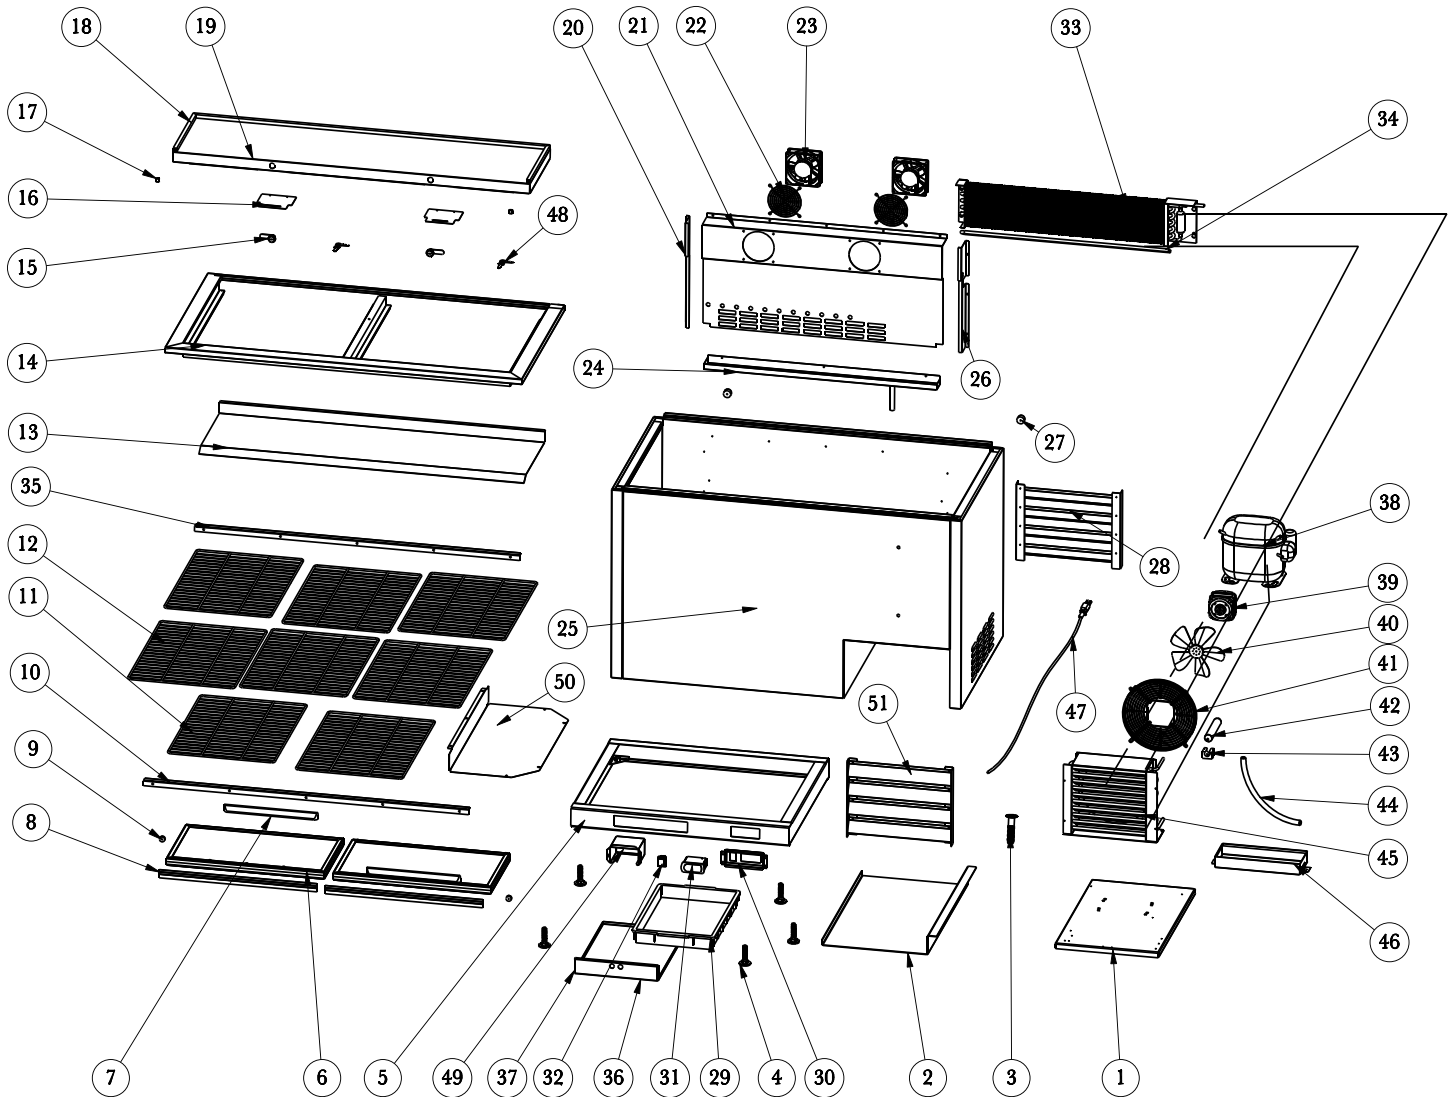

# Parts Breakdown

Model FR-CN-1270-PC 50074

# Parts Breakdown

## Model FR-CN-1270-PC 50074

Item No.	Description	Position	Item No.	Description	Position	Item No.	Description	Position
AA328	Compressor Unit Installation Board for 50074	1	AA340	Decoration Strip for 50074	18	AA351	Shelf Rail 2 for 50074	35
AA329	Base Board for 50074	2	AA341	Top Board for 50074	19	AA352	Board for Drain Pan for 50074	36
AA205	Inner Drain Pipe for 50074	3	AA342	Left Support for Evaporator Cover for 50074	20	AA353	Rail for Drain Pan Board for 50074	37
AA185	Leveling Feet for 50074	4	AA343	Evaporator Cover for 50074	21	64168	Compressor for 50074	38
AA330	Cabinet Base for 50074	5	AA201	Evaporator Fan Motor Cover for 50074	22	AA247	Condenser Fan Motor for 50074	39
AA331	Door for 50074	6	AA128	Evaporator Fan Motor for 50074	23	AA248	Condenser Fan Blade for 50074	40
AA191	Door Handle for 50074	7	AA344	Inner Drain Pan for 50074	24	AA249	Condenser Fan Motor Cover for 50074	41
AA332	Door Gasket for 50074	8	AA345	Cabinet for 50074	25	AA130	Filter for 50074	42
AA333	Door Limit Block for 50074	9	AA346	Right Support for Evaporator Cover for 50074	26	AA129	Filter Fixer for 50074	43
AA334	Shelf Rail 1 for 50074	10	AA192	Back Limit Block for 50074	27	AA216	Drain Tube for 50074	44
AA335	Bottom Shelf for 50074	11	AA347	Back Grill for 50074	28	AA250	Condenser for 50074	45
AA336	Upper Shelf for 50074	12	AA348	Drain Pan for 50074	29	AA354	Outer Drain Pan for 50074	46
AA337	Panel Under Table for 50074	13	AA349	Thermostat Installation Cover for 50074	30	AA252	Power Cord for 50074	47
AA338	Under Table Component for 50074	14	AA324	Thermostat for 50074	31	AA196	Key for 50074	48
AA197	Lock for 50074	15	AA124	Power Switch for 50074	32	AA214	Thermostat Water Proof Cover for 50074	49
AA339	Base Board for Lock for 50074	16	AA242	Evaporator for 50074	33	AA355	Thermostat Baffle for 50074	50
AA231	Decoration Cover for 50074	17	AA350	Defrost Heater for 50074	34	AA356	Front Grill for 50074	51